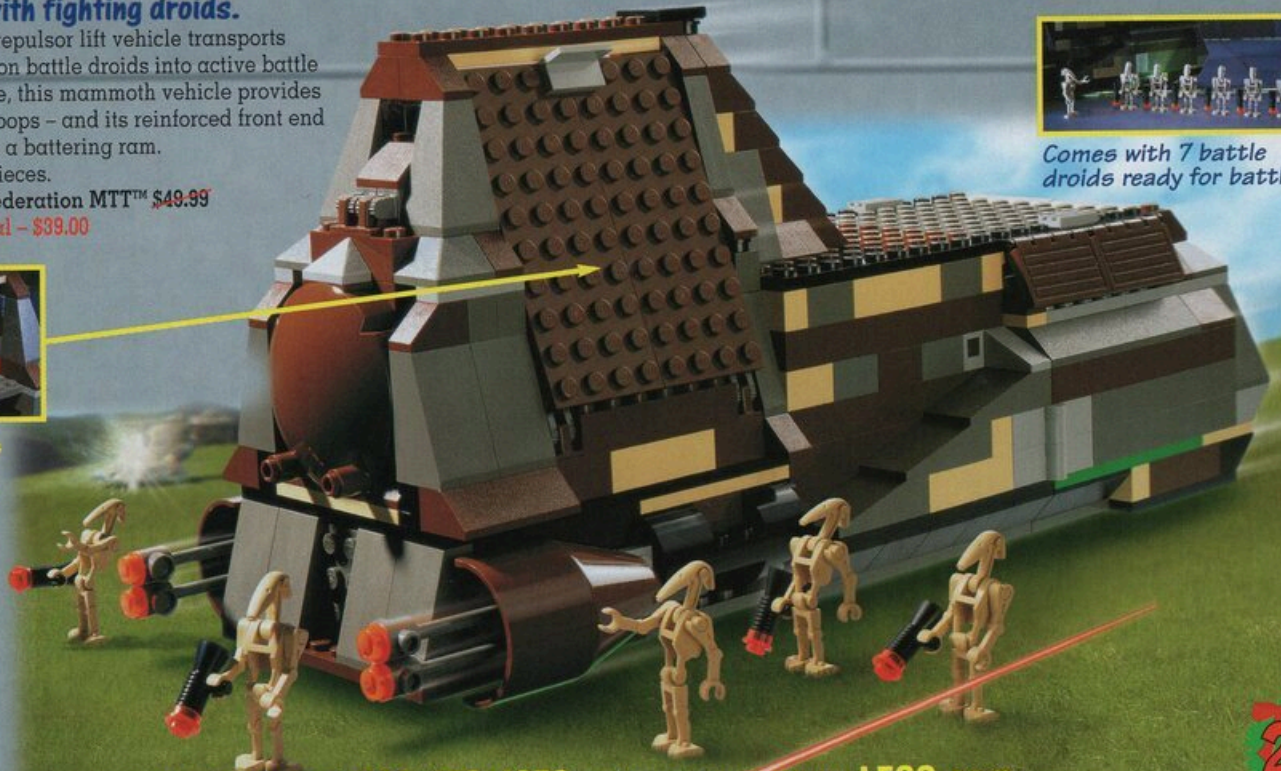

Comes with 7 battle droids ready for battle.

Call to Order: 1-800-453-4652 • Shop Online: www.LEGO.com